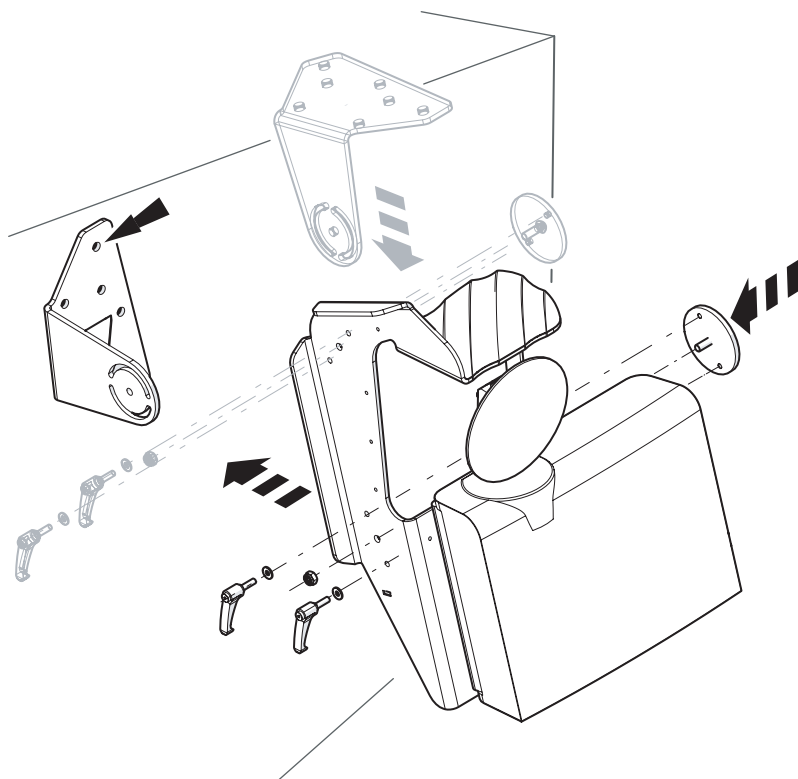

Components:

- (1) 1 pcs. Truss bracket
- (2) 1 pcs. Clamping disc
- (3) 2 pcs. Adjustable handle 44mm / M 6 x 20
- (4) 2 pcs. Washer M6 Recla-Lock
- (5) 1 pcs. M8 x 25 cap screw with round head
- (6) 1 pcs. M8 lock nut

Dimensions: 255 x 116 x 172 mm (L/W/H)
Weight: 2,80 kg

DYNAMIC PROJECTION
 INSTITUTE

office@dynamicprojection.com - www.dynamicprojection.com

Truss Bracket / Trusskonsole

MHZ-TK

2017-11-10

Mirror Head Compatibility:
MH08

Dimensions: 238 x 139 x 172 mm (L/W/H)
Weight: 2,10 kg

Components:

- (1) 1pcs. Wall bracket
- (2) 1pcs. Clamping disc
- (3) 2pcs. Adjustable handle 44mm / M 6 x 20
- (4) 2pcs. Washer M6 Recca-Lock
- (5) 1pcs. M8 x 25 cap screw with round head
- (6) 1pcs. M8 lock nut

The blackout sheet is for avoiding the light-spill that may occur at some high angles of projection. It is mounted below the LED head of the Mirror Head.

- 1) Remove the power cord from the Mirror Head.
- 2) Remove the four screws and ensure that the LED cover does not fall off.
- 3) Place the Blackout Plate in the correct position.
- 4) Remount the four screws back in place and tighten them.