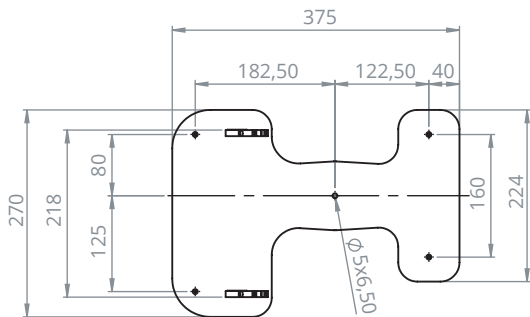

Dimensions: 255 x 116 x 172 mm (L/W/H)
Weight: 2,80 kg

DYNAMIC PROJECTION
 INSTITUTE

office@dynamicprojection.com - www.dynamicprojection.com

Truss Bracket / Trusskonsole

MHZ-TK

2017-11-10

Mirror Head Compatibility:
MH08

Dimensions: 238 x 139 x 172 mm (L/W/H)
Weight: 2,10 kg

Components:

- (1) 1pcs. Wall bracket
- (2) 1pcs. Clamping disc
- (3) 2pcs. Adjustable handle 44mm / M 6 x 20
- (4) 2pcs. Washer M6 Recca-Lock
- (5) 1pcs. M8 x 25 cap screw with round head
- (6) 1pcs. M8 lock nut

Dimensions: 375 x 270 x 214 mm (L/W/H)
Weight: 3,70 kg

Components:

- (1) 1pcs. Floor- / Presentation stand
- (2) 4pcs. Anti-vibration damper foot
- (3) 2pcs. M4 x 16 socket screw

DYNAMIC PROJECTION
 INSTITUTE

office@dynamicprojection.com - www.dynamicprojection.com

Floor- / Presentation Stand

MHZ-BS

2017-11-13

Dimensions: 187 x 147 x 2 mm (L/W/H)
Weight: 0,2 kg

Mirror Head Compatibility:
MH08, MH09, MH10, MH11, MH13