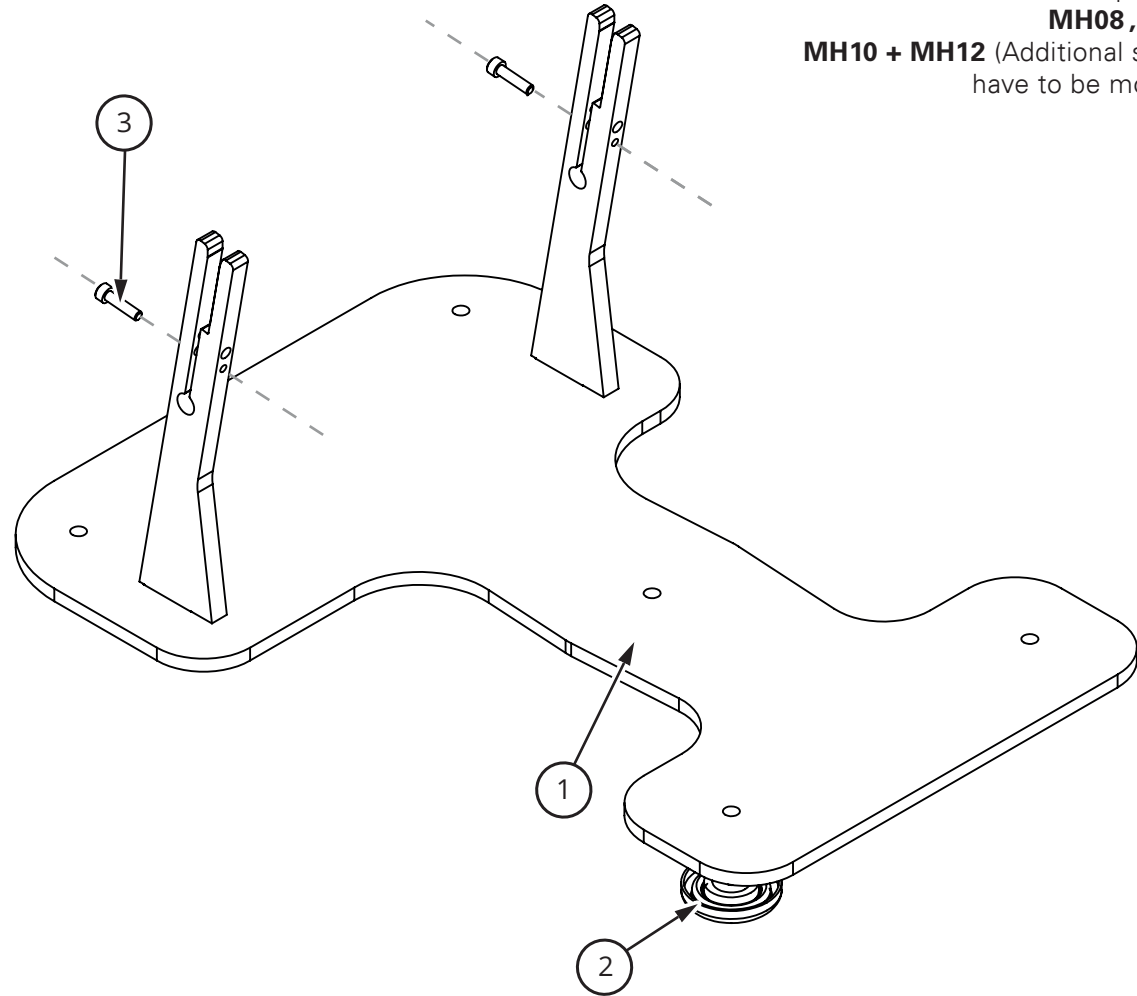

Components:

- (1) 1 pcs. Truss bracket
- (2) 1 pcs. Clamping disc
- (3) 2 pcs. Adjustable handle 44mm / M 6 x 20
- (4) 2 pcs. Washer M6 Recla-Lock
- (5) 1 pcs. M8 x 25 cap screw with round head
- (6) 1 pcs. M8 lock nut

Dimensions: 238 x 139 x 172 mm (L/W/H)
Weight: 2,10 kg

Components:

- (1) 1pcs. Wall bracket
- (2) 1pcs. Clamping disc
- (3) 2pcs. Adjustable handle 44mm / M 6 x 20
- (4) 2pcs. Washer M6 Recca-Lock
- (5) 1pcs. M8 x 25 cap screw with round head
- (6) 1pcs. M8 lock nut

Dimensions: 375 x 270 x 214 mm (L/W/H)
Weight: 3,70 kg

Components:

- (1) 1pcs. Floor- / Presentation stand
- (2) 4pcs. Anti-vibration damper foot
- (3) 2pcs. M4 x 16 socket screw

DYNAMIC PROJECTION
 INSTITUTE

office@dynamicprojection.com - www.dynamicprojection.com

Floor- / Presentation Stand

MHZ-BS

2017-11-13

Dimensions: 187 x 147 x 2 mm (L/W/H)
Weight: 0,2 kg

Mirror Head Compatibility:
MH08, MH09, MH10, MH11, MH13