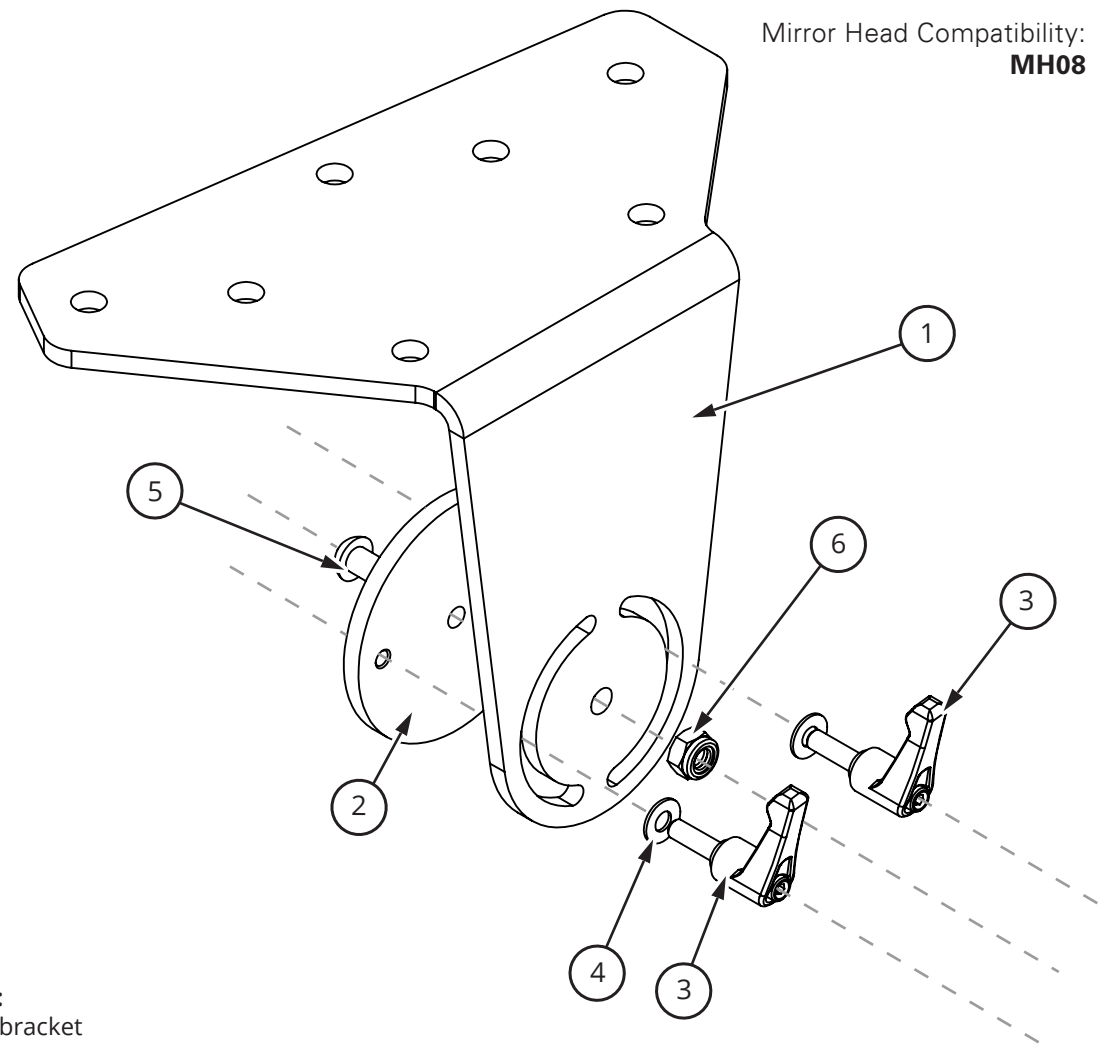

Components:

- (1) 1 pcs. Truss bracket
- (2) 1 pcs. Clamping disc
- (3) 2 pcs. Adjustable handle 44mm / M 6 x 20
- (4) 2 pcs. Washer M6 Recla-Lock
- (5) 1 pcs. M8 x 25 cap screw with round head
- (6) 1 pcs. M8 lock nut

Dimensions: 255 x 116 x 172 mm (L/W/H)
Weight: 2,80 kg

DYNAMIC PROJECTION
 INSTITUTE

office@dynamicprojection.com - www.dynamicprojection.com

Truss Bracket / Trusskonsole

MHZ-TK

2017-11-10

Mirror Head Compatibility:
MH08

Dimensions: 238 x 139 x 172 mm (L/W/H)
Weight: 2,10 kg

Components:

- (1) 1pcs. Wall bracket
- (2) 1pcs. Clamping disc
- (3) 2pcs. Adjustable handle 44mm / M 6 x 20
- (4) 2pcs. Washer M6 Recca-Lock
- (5) 1pcs. M8 x 25 cap screw with round head
- (6) 1pcs. M8 lock nut

The blackout sheet is for avoiding the light-spill that may occur at some high angles of projection. It is mounted below the LED head of the Mirror Head.

- 1) Remove the power cord from the Mirror Head.
- 2) Remove the four screws and ensure that the LED cover does not fall off.
- 3) Place the Blackout Plate in the correct position.
- 4) Remount the four screws back in place and tighten them.