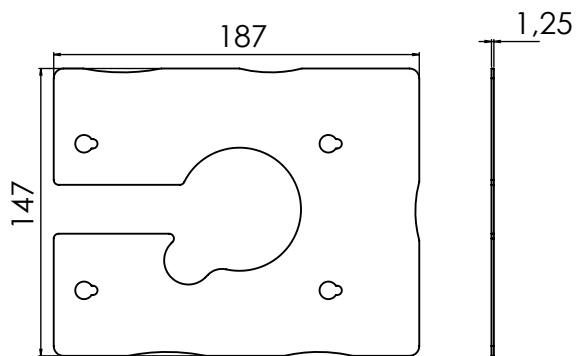

Dimensions: 255 x 116 x 172 mm (L/W/H)
Weight: 2,80 kg

DYNAMIC PROJECTION
 INSTITUTE

office@dynamicprojection.com - www.dynamicprojection.com

Truss Bracket / Trusskonsole

MHZ-TK

2017-11-10

Mirror Head Compatibility:
MH08

Dimensions: 238 x 139 x 172 mm (L/W/H)
Weight: 2,10 kg

Components:

- (1) 1pcs. Wall bracket
- (2) 1pcs. Clamping disc
- (3) 2pcs. Adjustable handle 44mm / M 6 x 20
- (4) 2pcs. Washer M6 Recca-Lock
- (5) 1pcs. M8 x 25 cap screw with round head
- (6) 1pcs. M8 lock nut

Dimensions: 375 x 270 x 214 mm (L/W/H)
Weight: 3,70 kg

Components:

- (1) 1pcs. Floor- / Presentation stand
- (2) 4pcs. Anti-vibration damper foot
- (3) 2pcs. M4 x 16 socket screw

DYNAMIC PROJECTION
 INSTITUTE

office@dynamicprojection.com - www.dynamicprojection.com

Floor- / Presentation Stand

MHZ-BS

2017-11-13

Dimensions: 187 x 147 x 2 mm (L/W/H)
Weight: 0,2 kg

Mirror Head Compatibility:
MH08, MH09, MH10, MH11, MH13