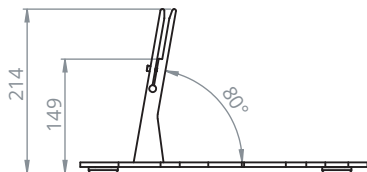

Dimensions: 255 x 116 x 172 mm (L/W/H)
Weight: 2,80 kg

DYNAMIC PROJECTION
 INSTITUTE

office@dynamicprojection.com - www.dynamicprojection.com

Truss Bracket / Trusskonsole

MHZ-TK

2017-11-10

Mirror Head Compatibility:
MH08

Dimensions: 238 x 139 x 172 mm (L/W/H)
Weight: 2,10 kg

Components:

- (1) 1pcs. Wall bracket
- (2) 1pcs. Clamping disc
- (3) 2pcs. Adjustable handle 44mm / M 6 x 20
- (4) 2pcs. Washer M6 Recca-Lock
- (5) 1pcs. M8 x 25 cap screw with round head
- (6) 1pcs. M8 lock nut

Dimensions: 375 x 270 x 214 mm (L/W/H)
Weight: 3,70 kg

Components:

- (1) 1pcs. Floor- / Presentation stand
- (2) 4pcs. Anti-vibration damper foot
- (3) 2pcs. M4 x 16 socket screw

DYNAMIC PROJECTION
 INSTITUTE

office@dynamicprojection.com - www.dynamicprojection.com

Floor- / Presentation Stand

MHZ-BS

2017-11-13

Dimensions: 187 x 147 x 2 mm (L/W/H)
Weight: 0,2 kg

Mirror Head Compatibility:
MH08, MH09, MH10, MH11, MH13