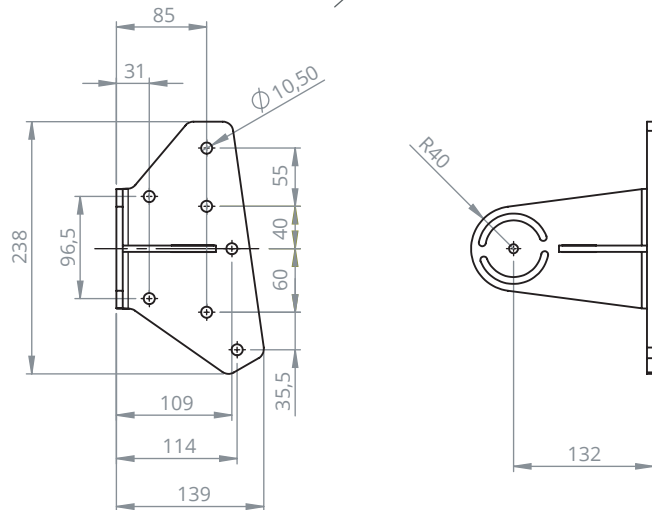

Components:

- (1) 1 pcs. Truss bracket
- (2) 1 pcs. Clamping disc
- (3) 2 pcs. Adjustable handle 44mm / M 6 x 20
- (4) 2 pcs. Washer M6 Recla-Lock
- (5) 1 pcs. M8 x 25 cap screw with round head
- (6) 1 pcs. M8 lock nut

Dimensions: 255 x 116 x 172 mm (L/W/H)
Weight: 2,80 kg

DYNAMIC PROJECTION
 INSTITUTE

office@dynamicprojection.com - www.dynamicprojection.com

Truss Bracket / Trusskonsole

MHZ-TK

2017-11-10

Mirror Head Compatibility:
MH08

Dimensions: 238 x 139 x 172 mm (L/W/H)
Weight: 2,10 kg

Components:

- (1) 1pcs. Wall bracket
- (2) 1pcs. Clamping disc
- (3) 2pcs. Adjustable handle 44mm / M 6 x 20
- (4) 2pcs. Washer M6 Recca-Lock
- (5) 1pcs. M8 x 25 cap screw with round head
- (6) 1pcs. M8 lock nut

Dimensions: 375 x 270 x 214 mm (L/W/H)
Weight: 3,70 kg

Components:

- (1) 1pcs. Floor- / Presentation stand
- (2) 4pcs. Anti-vibration damper foot
- (3) 2pcs. M4 x 16 socket screw

DYNAMIC PROJECTION
 INSTITUTE