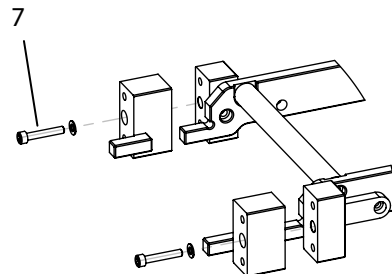

Compatible with:
MH29