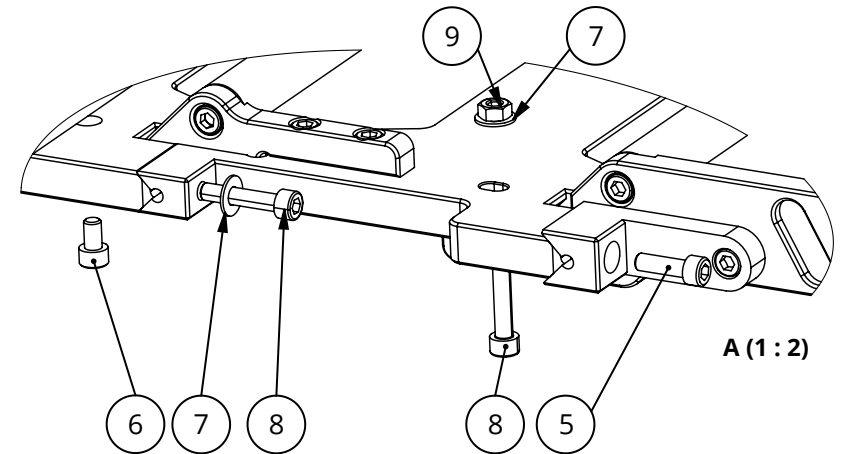

Compatible with:

MH14, MH15, MH16, MH17, MH18, MH19, MH20,
MH21, MH23, MH24, MH25, MH26, MH27, MH28,
MH30, MH33

* not included

Extension: 160 mm
Dimensions: 244 x 272 x 47mm (L/W/H)
Weight: 1,3 kg

Nr.	Component	quantity
1*	Projector	1
2*	Mirror Head Baseplate	1
3*	Mirror Head	1
4	Mirror Head Lens Extension	1
5	Screw DIN912 M6*20	2
6	Screw DIN912 M6*10	2
7	Washer M6	4
8	Screw DIN912 M6*30	4
9	Nut M6	2

The illustrations may differ in some details from the original.
Subject to change without prior notice.

DYNAMIC PROJECTION
INSTITUTE

office@dynamicprojection.com - www.dynamicprojection.com

Mirror Head Lens Extension