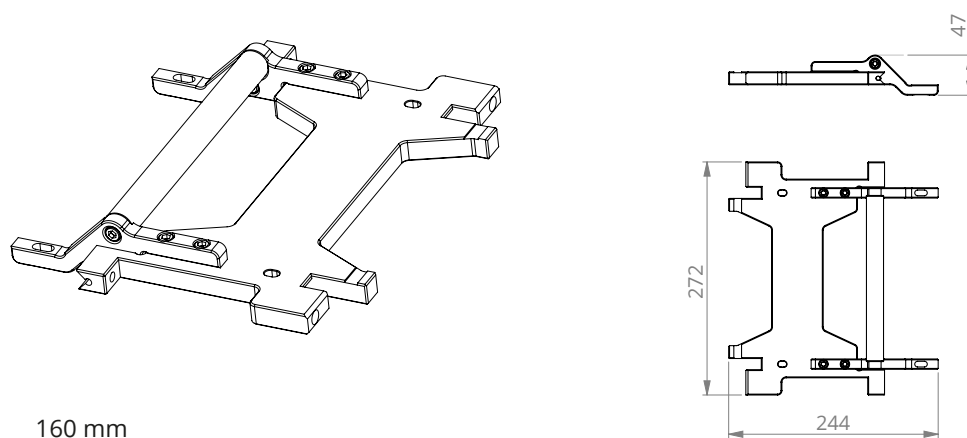

Compatible with:

MH14, MH15, MH16, MH17, MH18, MH19, MH20,
MH21, MH23, MH24, MH25, MH26, MH27, MH28,
MH30, MH33

* not included

Extension: 160 mm
Dimensions: 244 x 272 x 47mm (L/W/H)
Weight: 1,3 kg

Nr.	Component	quantity
1*	Projector	1
2*	Mirror Head Baseplate	1
3*	Mirror Head	1
4	Mirror Head Lens Extension	1
5	Screw DIN912 M6*20	2
6	Screw DIN912 M6*10	2
7	Washer M6	4
8	Screw DIN912 M6*30	4
9	Nut M6	2

The illustrations may differ in some details from the original.
Subject to change without prior notice.

DYNAMIC PROJECTION
INSTITUTE

office@dynamicprojection.com - www.dynamicprojection.com

Mirror Head Lens Extension