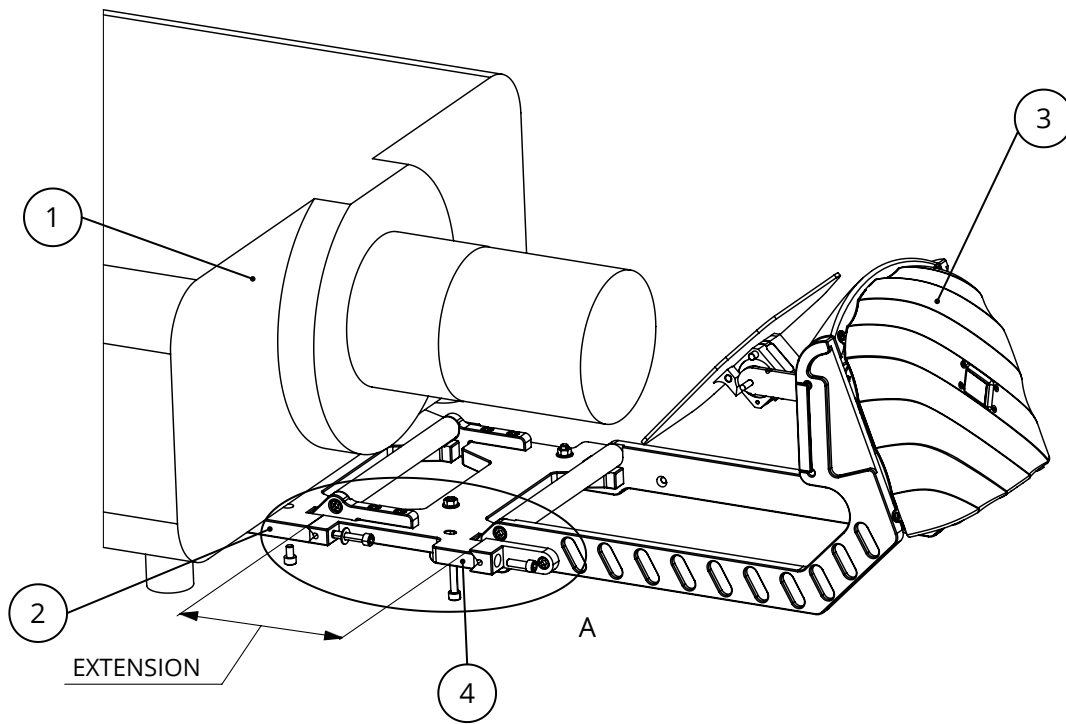

Compatible with:

MH14, MH15, MH16, MH17, MH18, MH19, MH20,
MH21, MH23, MH24, MH25, MH26, MH27, MH28,
MH30, MH33

* not included

Extension: 160 mm
Dimensions: 244 x 272 x 47mm (L/W/H)
Weight: 1,3 kg

Nr.	Component	quantity
1*	Projector	1
2*	Mirror Head Baseplate	1
3*	Mirror Head	1
4	Mirror Head Lens Extension	1
5	Screw DIN912 M6*20	2
6	Screw DIN912 M6*10	2
7	Washer M6	4
8	Screw DIN912 M6*30	4
9	Nut M6	2

The illustrations may differ in some details from the original.
Subject to change without prior notice.

DYNAMIC PROJECTION
INSTITUTE

office@dynamicprojection.com - www.dynamicprojection.com

Mirror Head Lens Extension